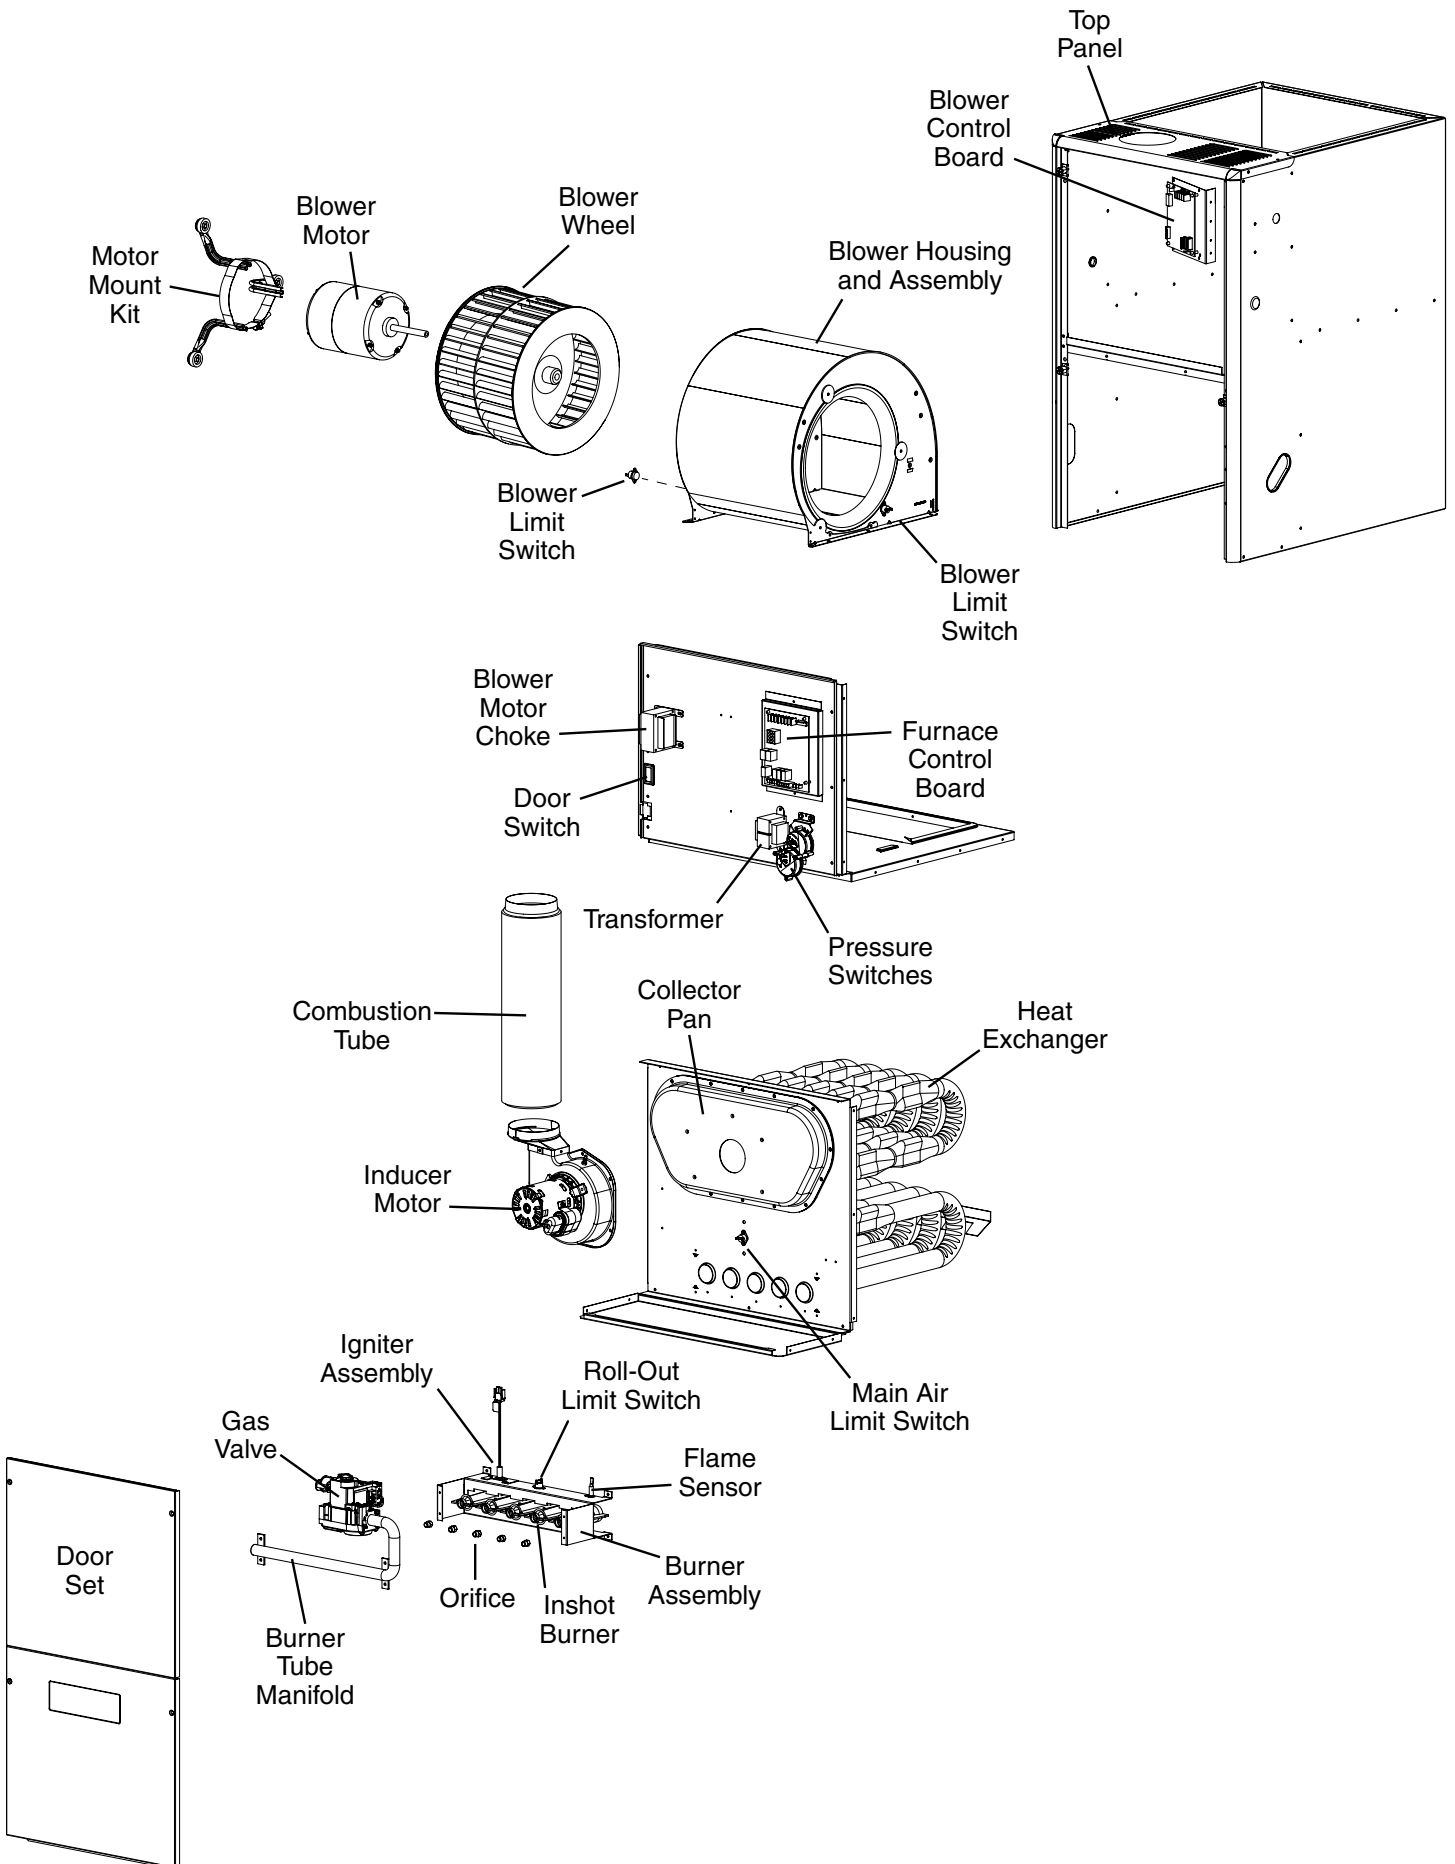

*G7TK-1 DOWNFLOW - COMPONENT LOCATION