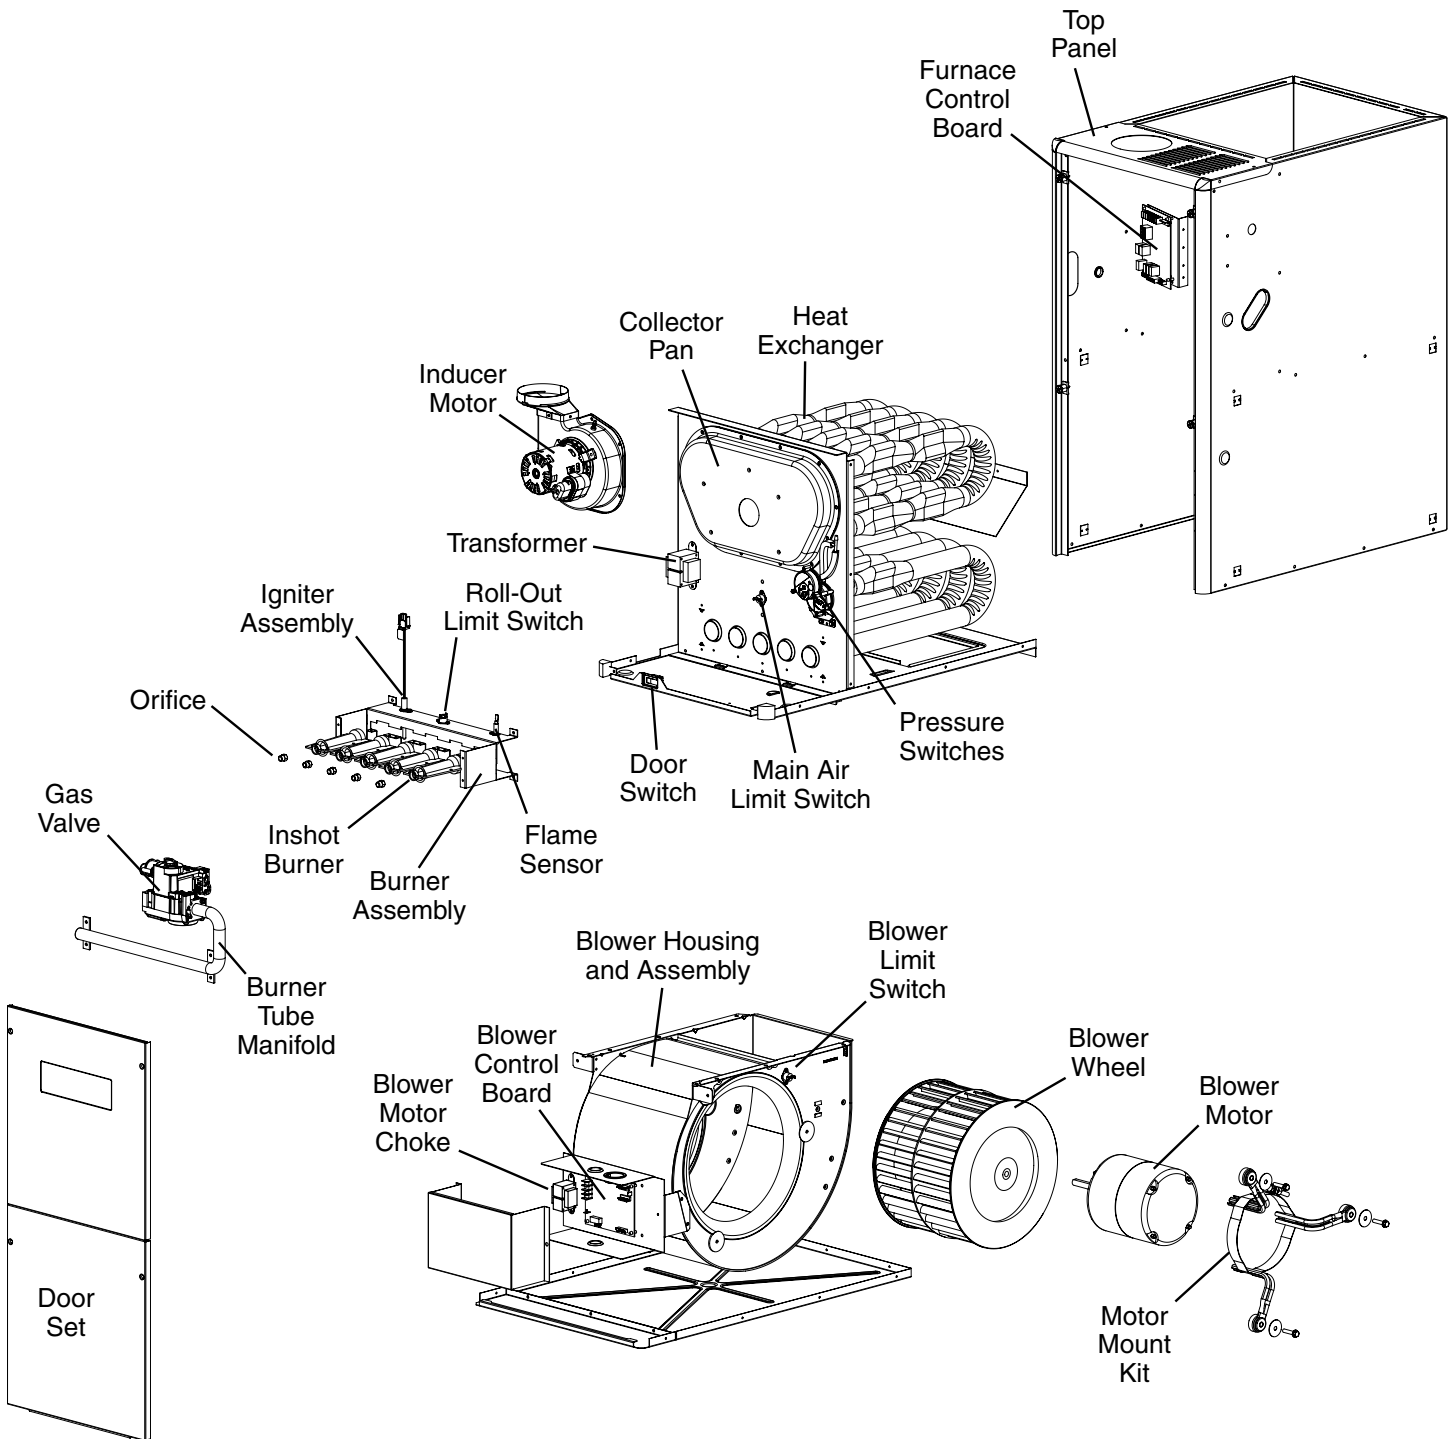

*G7TA-1 UPFLOW / HORIZONTAL - COMPONENT LOCATION