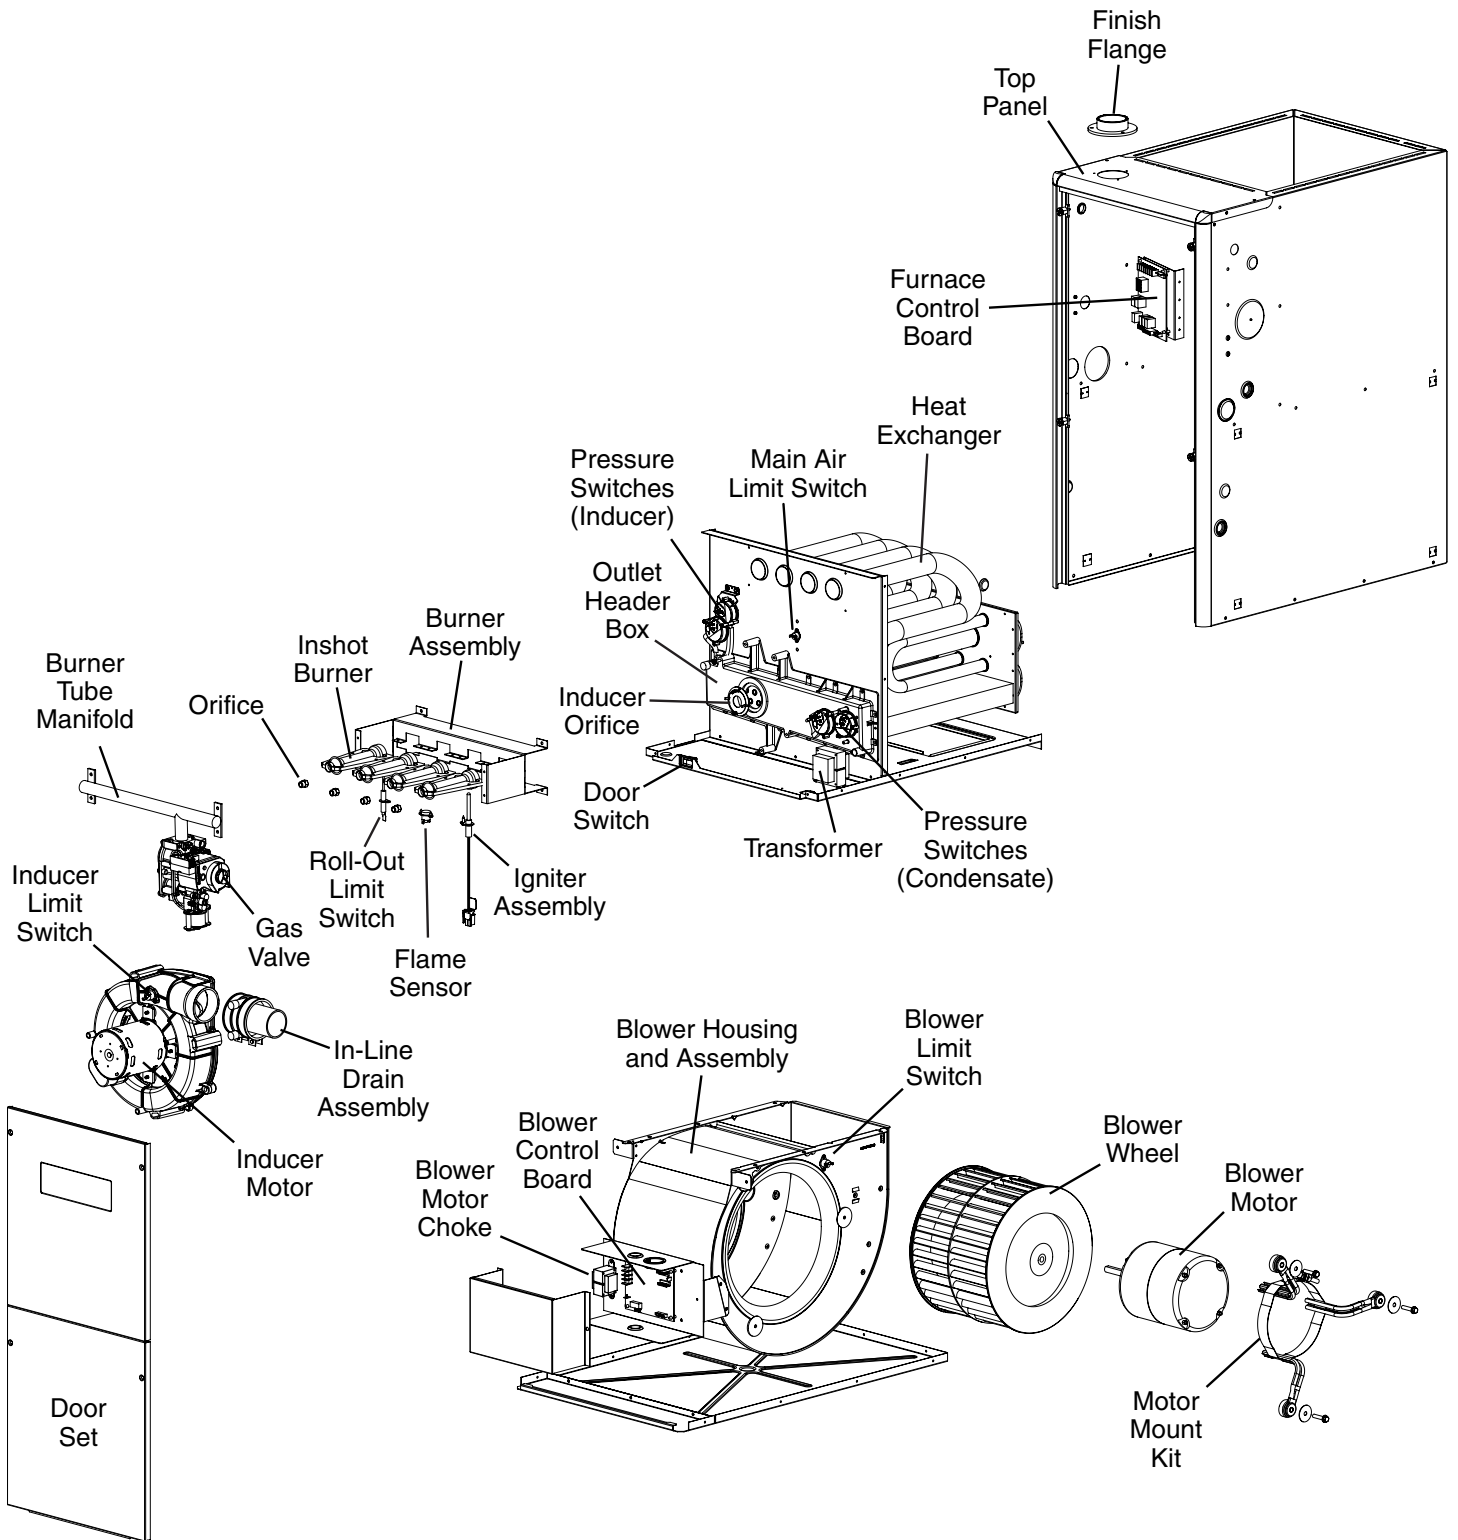

*G7TC-1 UPFLOW / HORIZONTAL - COMPONENT LOCATION