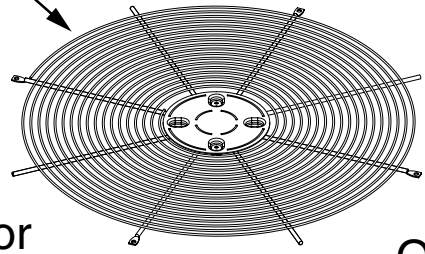

REPLACEMENT PARTS LIST

SPLIT SYSTEM HEAT PUMP FOR MANUFACTURED HOUSING

GSH2QE4M1(R,S)P SERIES

14 SEER MODELS

Wire Guard

Outdoor Fan Grille

Outdoor Fan Motor

Outdoor Fan Blade