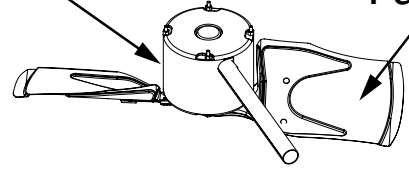

REPLACEMENT PARTS LIST

SPLIT SYSTEM HEAT PUMP FOR MANUFACTURED HOUSING

GSH2QE4M1(R,S)P SERIES

14 SEER MODELS

Wire Guard

Outdoor Fan Grille

Outdoor Fan Motor

Outdoor Fan Blade