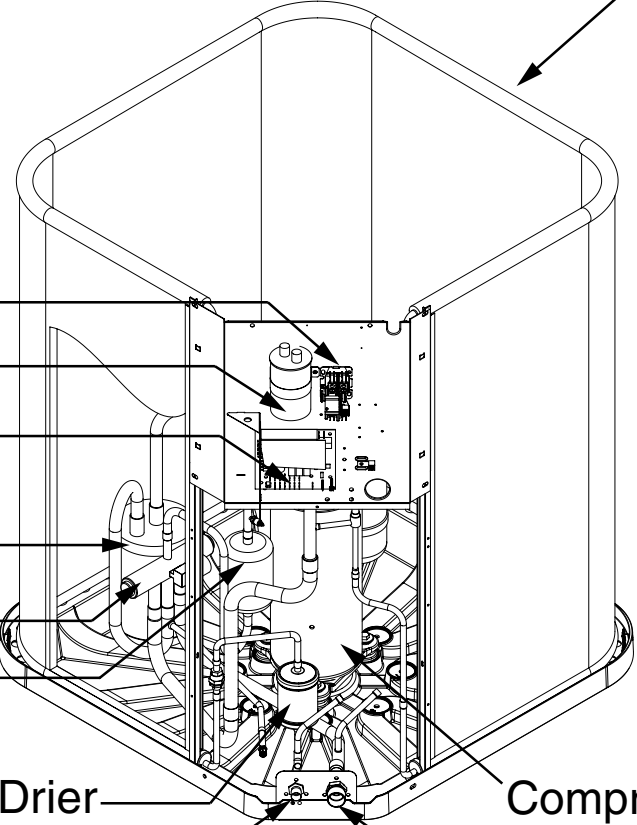

Contactor

Capacitor

Defrost Board

Accumulator

Reversing Valve

Muffler

Filter Drier

Compressor

Refrigerant Valve (SM)

Refrigerant Valve (LG)