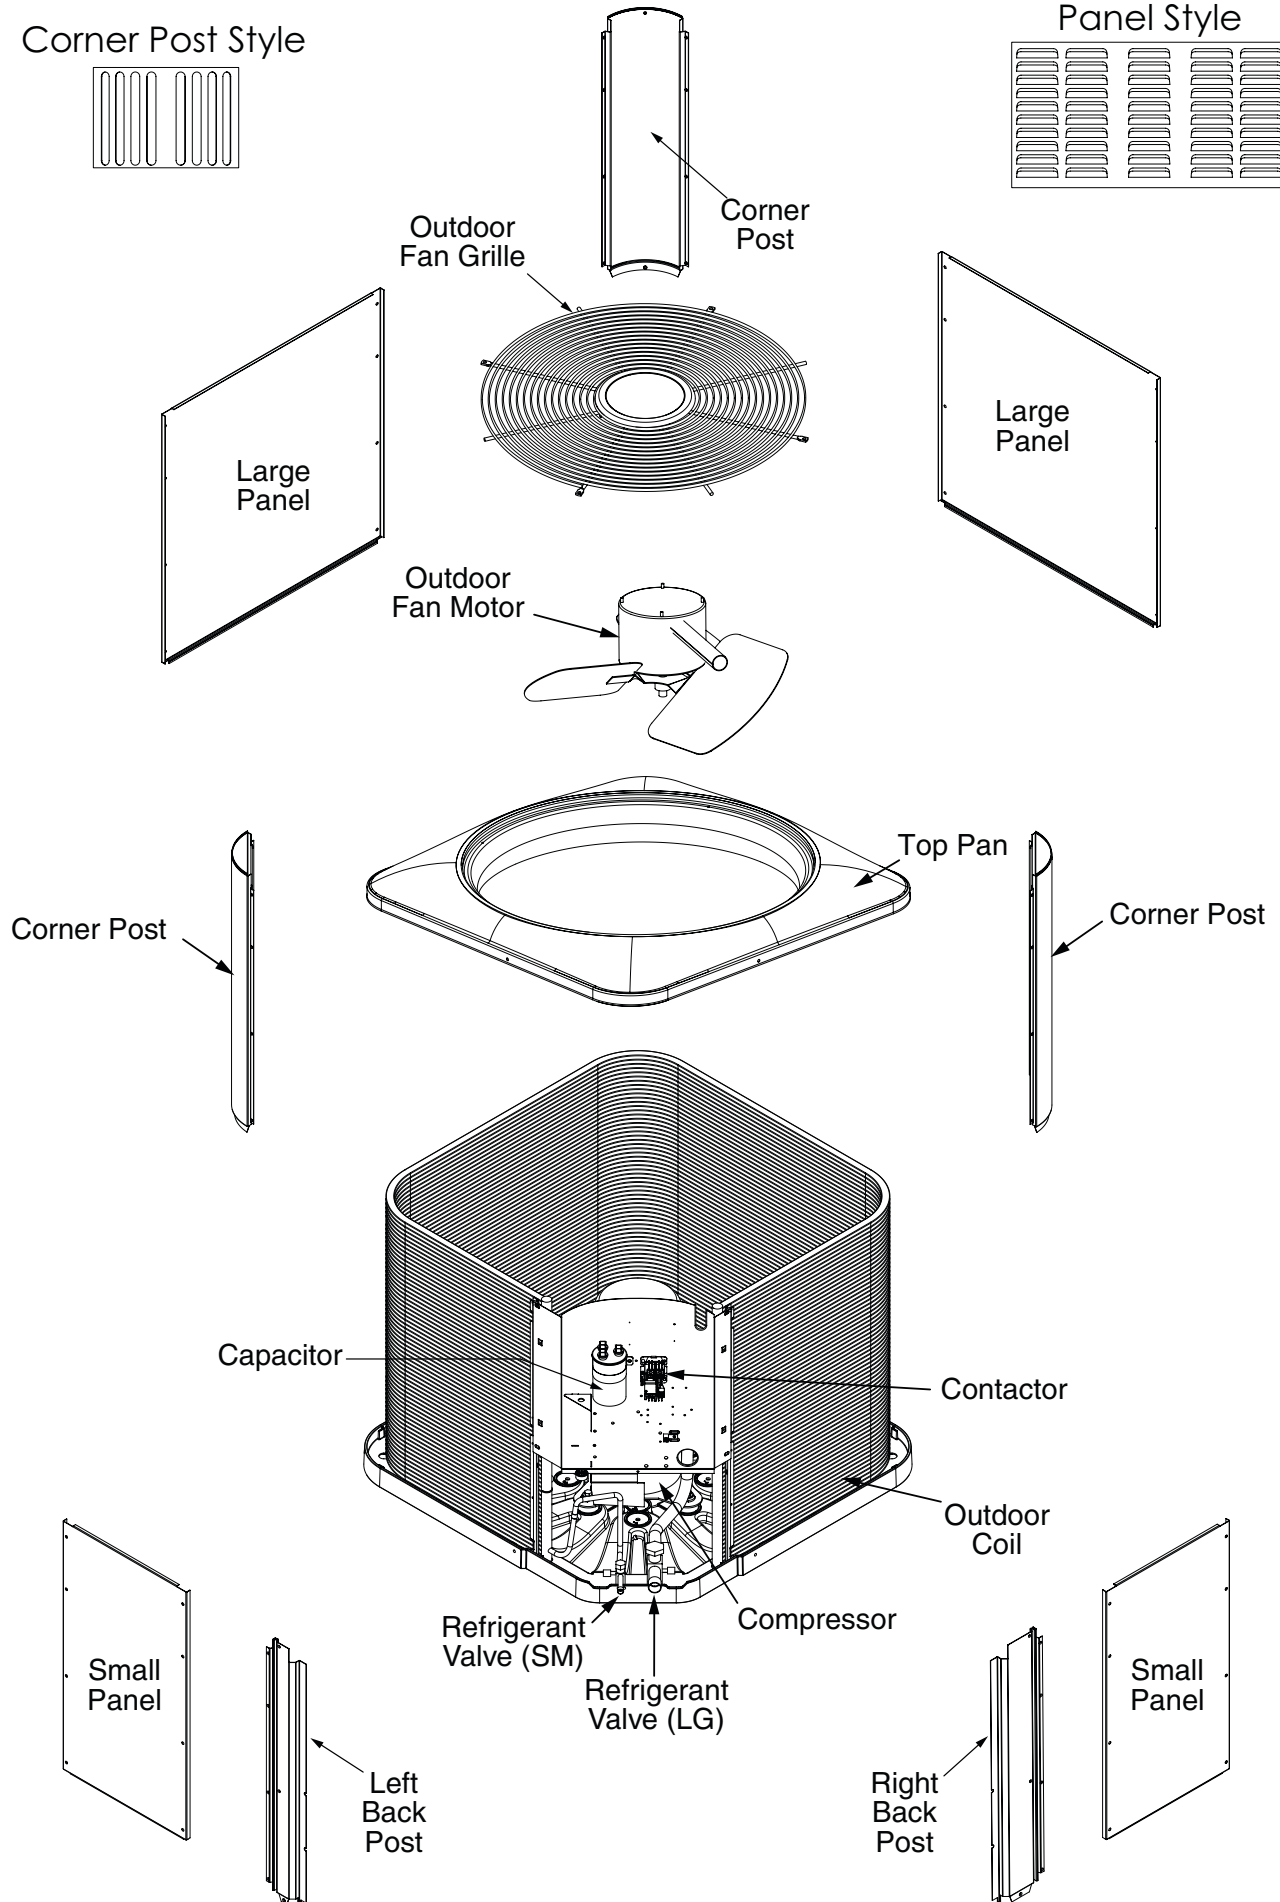

REPLACEMENT PARTS LIST

SPLIT SYSTEM AIR CONDITIONER FOR MANUFACTURED HOUSING

HSA1BD4M1S SERIES

13 SEER MODELS

Corner Post Style

Panel Style

HSA1BD4M1S SPLIT SYSTEM AIR CONDITIONER FOR MANUFACTURED HOUSING

DESCRIPTION	HSA1BD4M1SN18K	HSA1BD4M1SN24K	HSA1BD4M1SN30K	HSA1BD4M1SN36K	HSA1BD4M1SN42K	HSA1BD4M1SN48K	HSA1BD4M1SN60K
	1014200H	1014201H	1014202H	1014203H	1014204H	1014205H	1014206H
CAPACITOR	01-0262	01-0084	01-0084	01-0271	01-0273	01-0278	01-0278
COMPRESSOR	921421	921423	921425	921427	1017098R	921466	921467
COMPRESSOR MOLDED PLUG	634660R	634660R	634660R	634660R	634660R	634660R	634660R
CONTACTOR	624826R	624826R	624826R	624826R	624826R	624827R	624828R
FILTER DRIER	669764R	669764R	669764R	669764R	669764R	669764R	669764R
HIGH PRESSURE SWITCH	632473R	632473R	632473R	632473R	632473R	632473R	632473R
OUTDOOR COIL	1009902R	1009902R	1009900R	1009900R	1009903R	1009903R	1009907R
LARGE PANELS	101380301R	101380301R	101380302R	101380302R	101074202R	101074202R	101074203R
SMALL PANELS	101380401R	101380401R	101380402R	101380402R	101074402R	101074402R	101074403R
CORNER POST	101472201R	101472201R	101472202R	101472202R	101472202R	101472202R	101472203R
LEFT BACK POST	101450401R	101450401R	101450402R	101450402R	101450402R	101450402R	101450403R
RIGHT BACK POST	101450301R	101450301R	101450302R	101450302R	101450302R	101450302R	101450303R
OUTDOOR FAN BLADE	667392R	667261R	667261R	667396R	667383R	667383R	667383R
OUTDOOR FAN GRILLE	669592R	669592R	669592R	669592R	669591R	669591R	669591R
OUTDOOR FAN MOTOR	621952	621919	621919	621917	622066	622066	622066
REFRIGERANT VALVE (LG)	663864R	663864R	663864R	663864R	663865R	663865R	663865R
REFRIGERANT VALVE (SM)	663862R	663862R	663862R	663862R	663862R	663862R	663862R
TOP PAN	101609101R	101609101R	101609101R	101609101R	101609001R	101609001R	101609001R