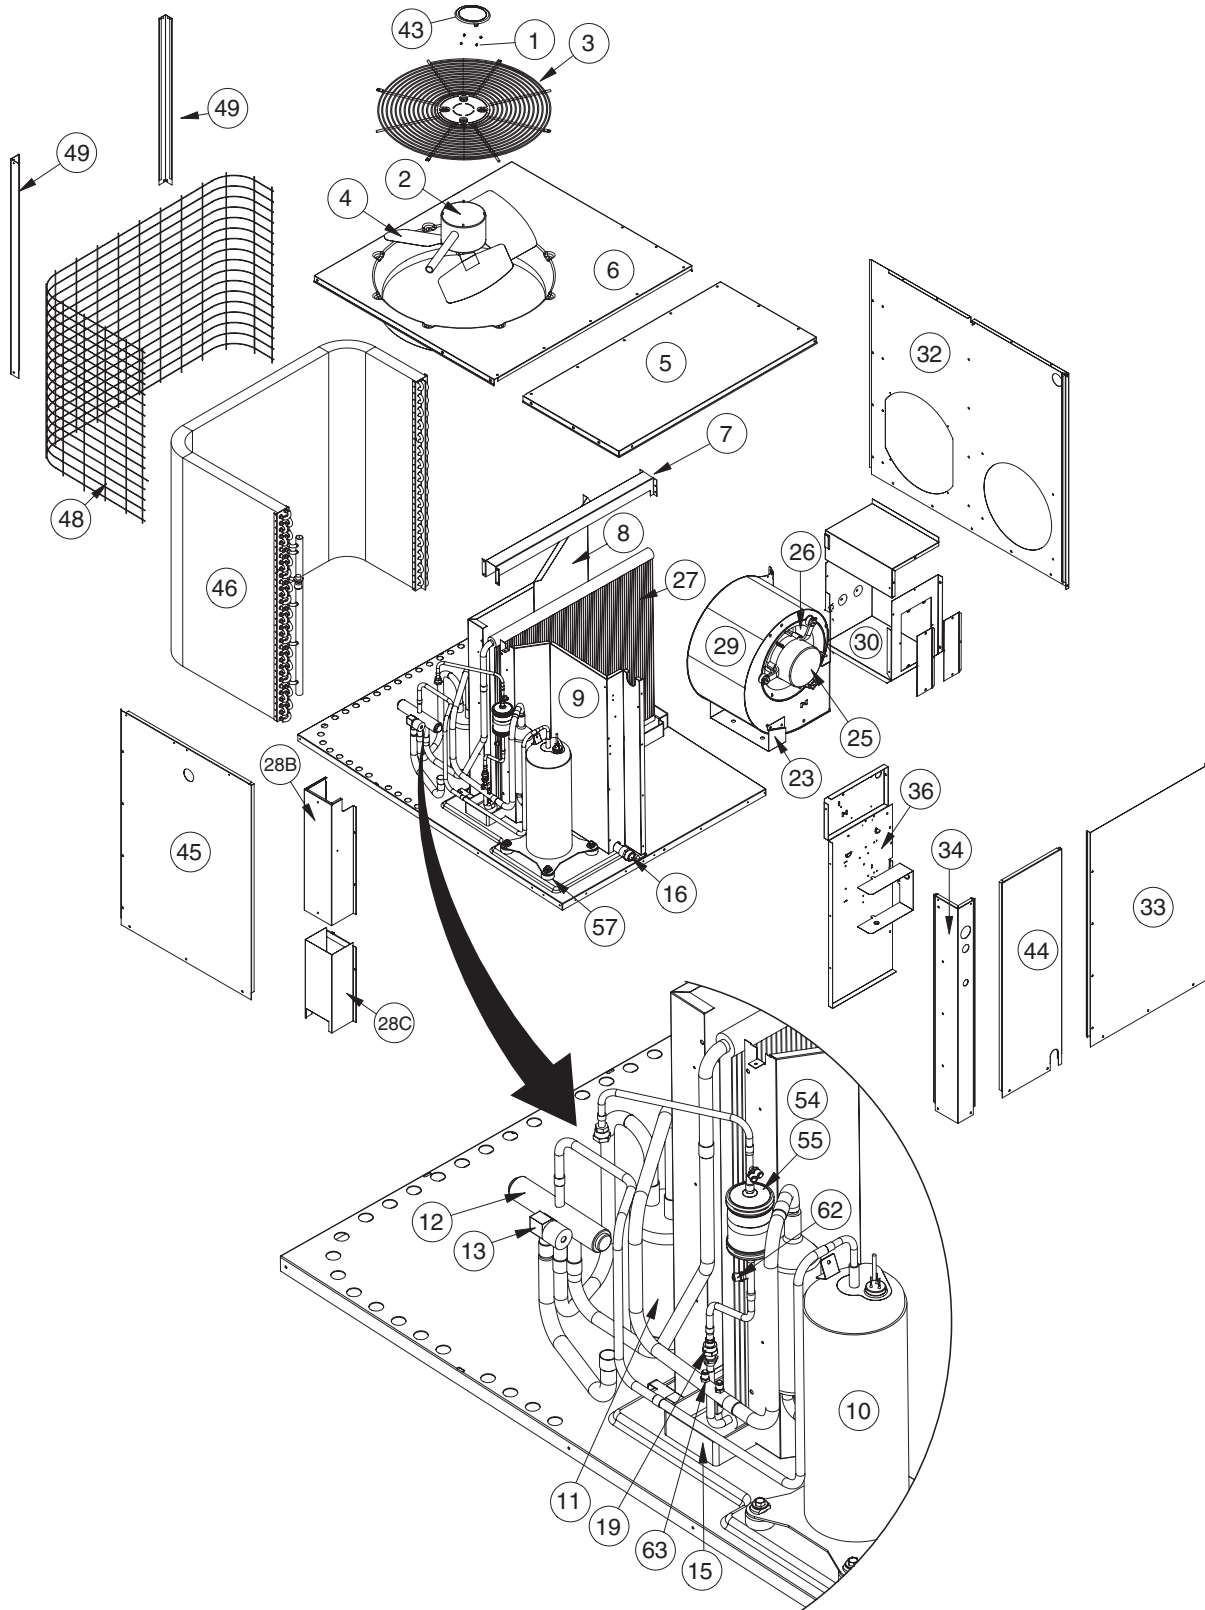

## PPH3RD SERIES SINGLE PACKAGE HEAT PUMP

ITEM NO.	DESCRIPTION	PPH3RD024K	PPH3RD030K	PPH3RD036K	PPH3RD042K	PPH3RD048K	PPH3RD060K
		921726P	921727P	921728P	921729P	921730P	920731P
1	ACORN NUT, BLACK	606261R	606261R	606261R	606261R	606261R	606261R
2	CONDENSER MOTOR	622164	622164	622164	622066	622066	-
3	FAN GRILL, BLACK	669404R	669404R	669404R	669404R	669404R	669404R
4	FAN BLADE	667355R	667355R	667355R	667355R	667356R	667369R
5	TOP PAN,LEFT	D03570BR	D03570BR	D03570BR	D03570BR	D03570BR	D03570BR
6	TOP PAN, RIGHT	D07090BR	D07090BR	D07090BR	D07090BR	D07090BR	D07090BR
7	DRAIN CHANNEL	D03290R	D03290R	D03290R	D03290R	D03290R	-
8	DIVIDER PANEL ASSEMBLY	D03443R	D03443R	D03443R	D03443R	D03444R	D03445R
9	BLOWER DIVIDER ASSY.	D03483R	D03483R	D03483R	D03483R	D03484R	D03485R
10	COMPRESSOR	622624R	622625R	622508R	1017099R	921466	921467
11	ACCUMULATOR	668793R	668793R	668793R	668794R	668794R	668794R
12	REVERSING VALVE	669465R	669465R	669465R	-	-	-
	REVERSING VALVE KIT	-	-	-	M0079102	M0079102	M0079102
13	REVERSING VALVE COIL	669471R	669471R	669471R	-	-	-
15	DRAIN PAN	669187R	669187R	669187R	669187R	669187R	669187R
16	DRAIN TUBE ASSY	663713R	663713R	663713R	663713R	663713R	663713R
17	"P" TRAP (Not Shown)	669211R	669211R	669211R	669211R	669211R	669211R
18	ELBOW,3/4 MPT (Not Shown)	669184R	669184R	669184R	669184R	669184R	669184R
19	FLOW CONTROL ASSY, INDOOR (.058)	664758R	-	-	-	-	-
	FLOW CONTROL ASSY, INDOOR (.062)	-	664595R	-	-	-	-
	FLOW CONTROL ASSY, INDOOR (.070)	-	-	664597R	-	-	-
	RESTRICTOR, INDOOR (.074)	-	-	-	664074R	-	-
	RESTRICTOR, INDOOR (.076)	-	-	-	-	664076R	-
	RESTRICTOR, INDOOR (.083)	-	-	-	-	-	664083R
20	RESTRICTOR OUTDOOR (.044) (Not Shown)	664044R	-	-	-	-	-
	RESTRICTOR OUTDOOR (.048) (Not Shown)	-	664048R	-	-	-	-
	RESTRICTOR OUTDOOR (.060) (Not Shown)	-	-	664060R	-	-	-
	RESTRICTOR OUTDOOR (.062) (Not Shown)	-	-	-	664062R	-	-
	RESTRICTOR OUTDOOR (.067) (Not Shown)	-	-	-	-	-	664067R
	RESTRICTOR OUTDOOR (.070) (Not Shown)	-	-	-	-	664070R	-
21	DISTRIBUTOR, OUTDOOR (Not Shown)	663581R	663581R	663582R	663582R	663584R	663584R
22	SWIVEL CONNECTOR (Not Shown)	664194R	664194R	664194R	664194R	664194R	664194R
23	FOOT, BLOWER	262970	262970	262970	262970	262970	262970
24	DEFROST SENSOR (Not Shown)	626488R	626488R	626488R	626488R	626488R	626488R
25	BLOWER MOTOR,DM2XF,1/2HP	M0081904R	M0081904R	M0081901	-	-	-
	BLOWER MOTOR,DM2XF,3/4HP	-	-	-	M0081902	M0081903	M0056127R
26	BLOWER WHEEL 10 X 8	667037R	667037R	667037R	667037R	667037R	667037R
27	EVAP COIL	1017851R	1017851R	1017851R	D03634R	2A4311R	2A9661R
28A	COIL CLOSE OFF, BOTTOM (Not Shown)	2C1411	2C1411	2C1411	-	-	-
	COIL CLOSE OFF, TOP (Not Shown)	2C1421	2C1421	2C1421	-	-	-
	COIL CLOSE OFF, BACK (Not Shown)	2C1431	2C1431	2C1431	-	-	-
	COIL CLOSE OFF, FRONT RIGHT (Not Shown)	2C1441	2C1441	2C1441	-	-	-
	COIL CLOSE OFF, FRONT LEFT (Not Shown)	2C1451	2C1451	2C1451	-	-	-
28B	TOP COIL HEADER COVER (Select Models)	-	-	-	M0020990	M0042728	-
28C	BOTTOM COIL HEADER COVER (Select Models)	-	-	-	M0020978	M0042727	2B3193
28D	SIDE COIL COVER, RIGHT (Not Shown)	-	-	-	-	-	2B0303
28E	SIDE COIL COVER, LEFT (Not Shown)	-	-	-	-	-	2B3193
29	BLOWER HOUSING	D07482R	D07482R	D07482R	D07482R	D07482R	D07482R
30	BLOWER COVER BOX	D03340	D03340	D03340	D03340	D03340	D03340
32	REAR PANEL ASSY.	D03466BR	D03466BR	D03465BR	D03465BR	D03463BR	-