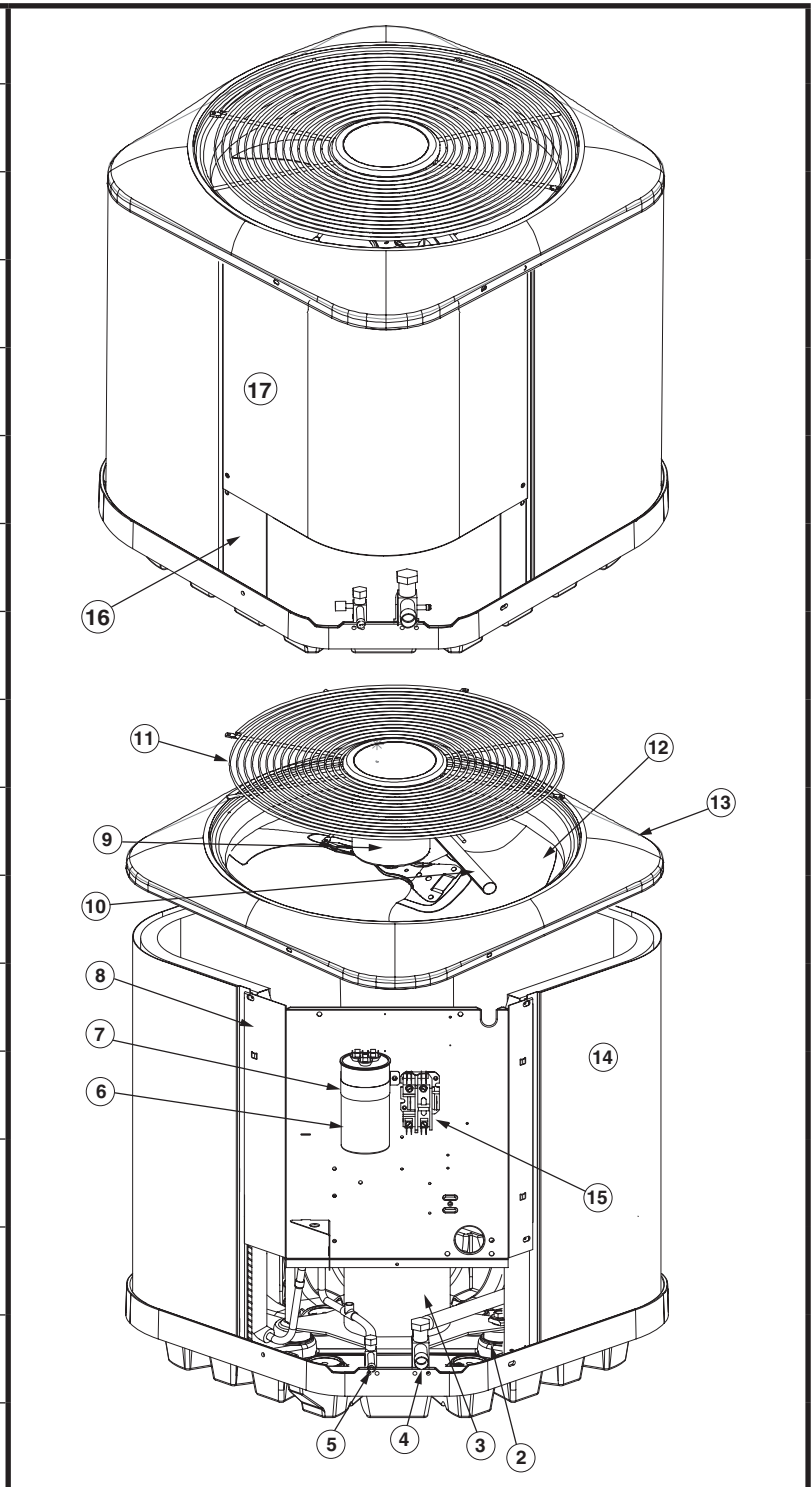

REPLACEMENT PARTS LIST

RESIDENTIAL SPLIT SYSTEM AIR CONDITIONER
16 SEER , SINGLE PHASE, FIXED SPEED MODELS
MSA6BF SERIES

ITEM #	COMPONENT
2	COMPRESSOR GROMMET
3	COMPRESSOR
4	REFRIGERANT VALVE (LG)
5	REFRIGERANT VALVE (SM)
6	CAPACITOR
7	CAPACITOR STRAP
8	CONTROL BOX
9	OUTDOOR FAN MOTOR
10	MOTOR WIRE CONDUIT
11	OUTDOOR FAN GRILLE
12	OUTDOOR FAN BLADE
13	TOP PAN
14	OUTDOOR COIL
15	CONTACTOR
16	ACCESS PANEL
17	CONTROL BOX COVER

MSA6BF Series Split System Air Conditioner 16 SEER , Single Phase, Fixed Speed Models

COMPONENT	024K	030K	036K	042K	048K
Access Panel	274014BR	—	274015BR	274016BR	274016BR
Capacitor	01-0083	01-0084	01-0085	01-0273	01-0271
Compressor	921422	921424	921426	1017098R	921465
Compressor Blanket	—	—	—	—	—
Compressor Grommet	668530	668530	668530	668530	668530
Compressor Molded Plug	634660R	634660R	634660R	634660R	634660R
Contactors	624712	624712	624712	624712	624713
Filter Drier	669764	669764	669764	669764	669764
High Pressure Switch	632473R	632473R	632473R	632473R	632473R
Motor Wire Conduit	664292	664290	664290	664290	664290
Outdoor Coil	2A9973R	1009903R	1009904R	1009908R	1009908R
Outdoor Fan Blade	667261R	667383	667383	667383	667351R
Outdoor Fan Grille	669592R	669591R	669591R	669591R	669591R
Outdoor Fan Motor	621919	622171	622080	622066	1006724
Refrigerant Valve (LG)	663864R	663864R	663864R	663865R	663865R
Refrigerant Valve (SM)	663862R	663862R	663862R	663862R	663862R