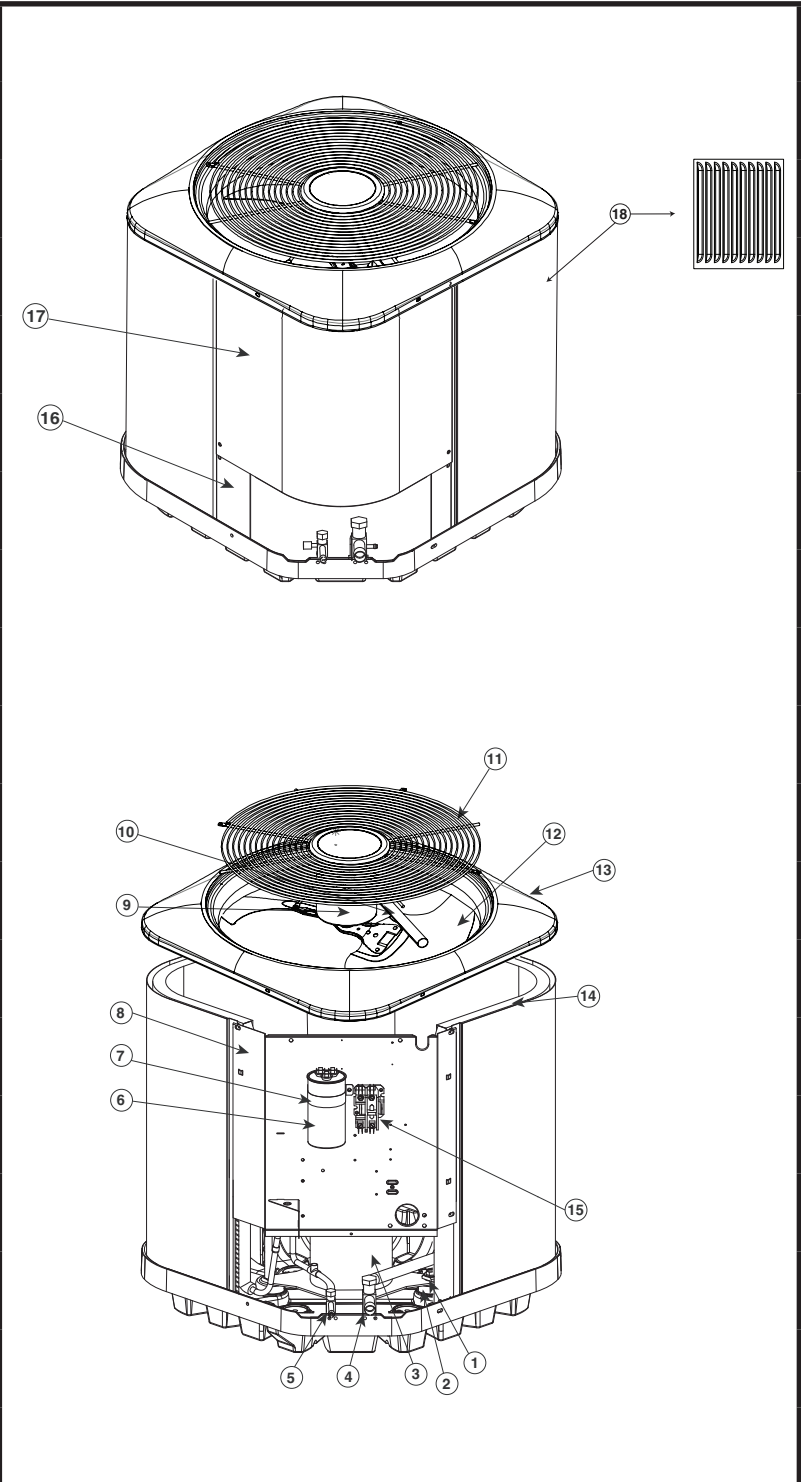

# REPLACEMENT PARTS LIST

### 14 SEER MODELS

ITEM #	COMPONENT
1	COMPRESSOR BOLT
2	COMPRESSOR GROMMET
3	COMPRESSOR
4	REFRIGERANT VALVE (LG)
5	REFRIGERANT VALVE (SM)
6	CAPACITOR
7	CAPACITOR STRAP
8	CONTROL BOX
9	OUTDOOR FAN MOTOR
10	MOTOR WIRE CONDUIT
11	OUTDOOR FAN GRILLE
12	OUTDOOR FAN BLADE
13	TOP PAN
14	OUTDOOR COIL
15	CONTACTOR
16	ACCESS PANEL
17	CONTROL BOX COVER
18	OUTDOOR COIL GUARD