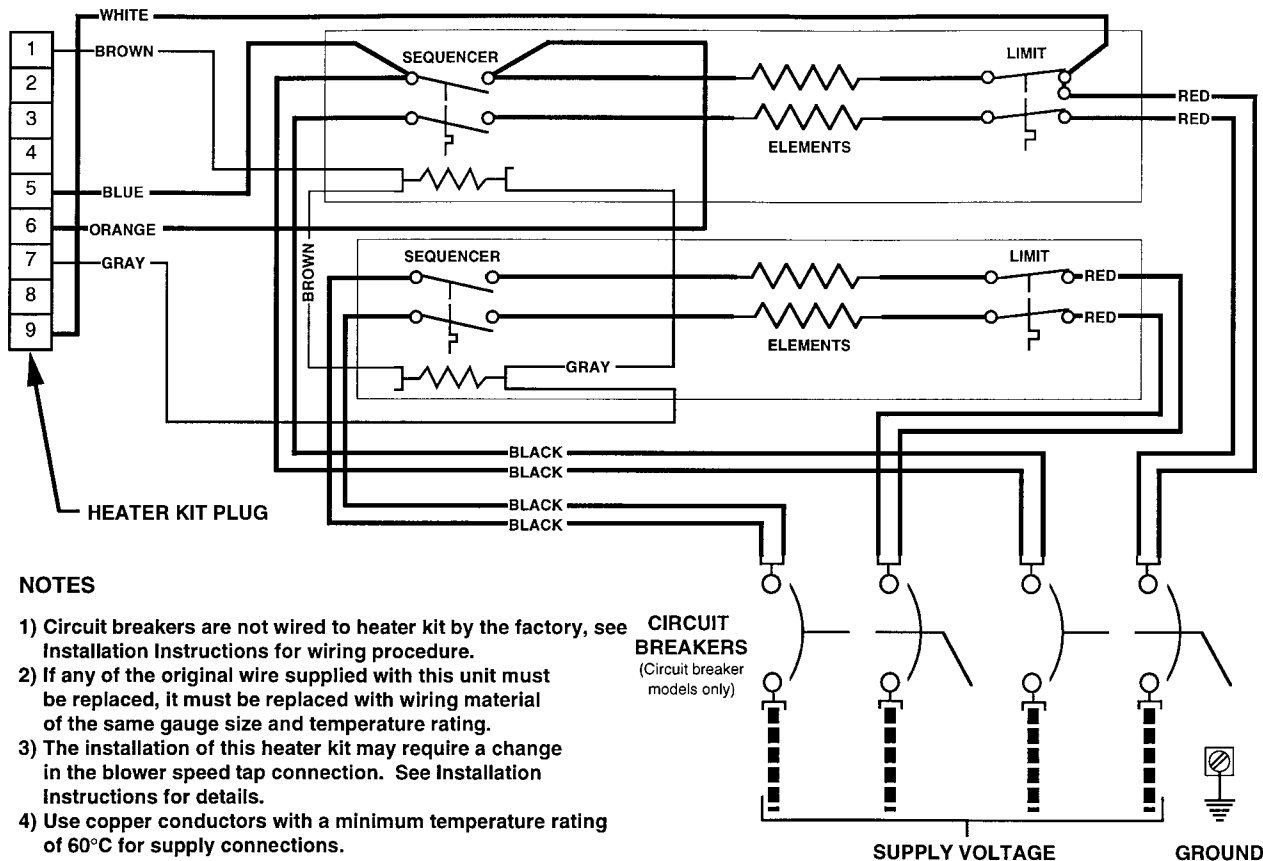

WIRING DIAGRAM

H3HK020H-01 (without circuit breaker)

20kW, 1-Stage, 240 VAC, 1-Phase Electric Heater Kit

H3HK020H-21 (with circuit breaker)

703829A (Replaces 7038290)