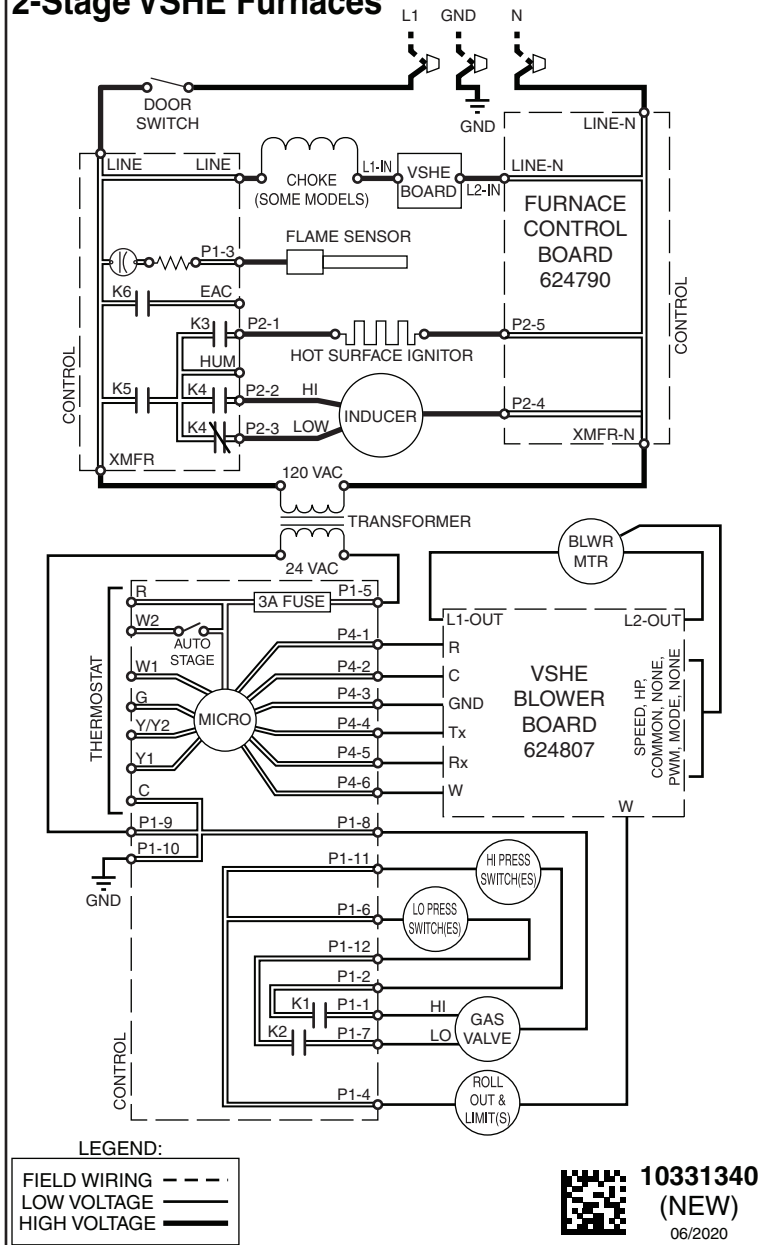

LADDER DIAGRAM

2-Stage VSHE Furnaces

10331340
(NEW)

06/2020